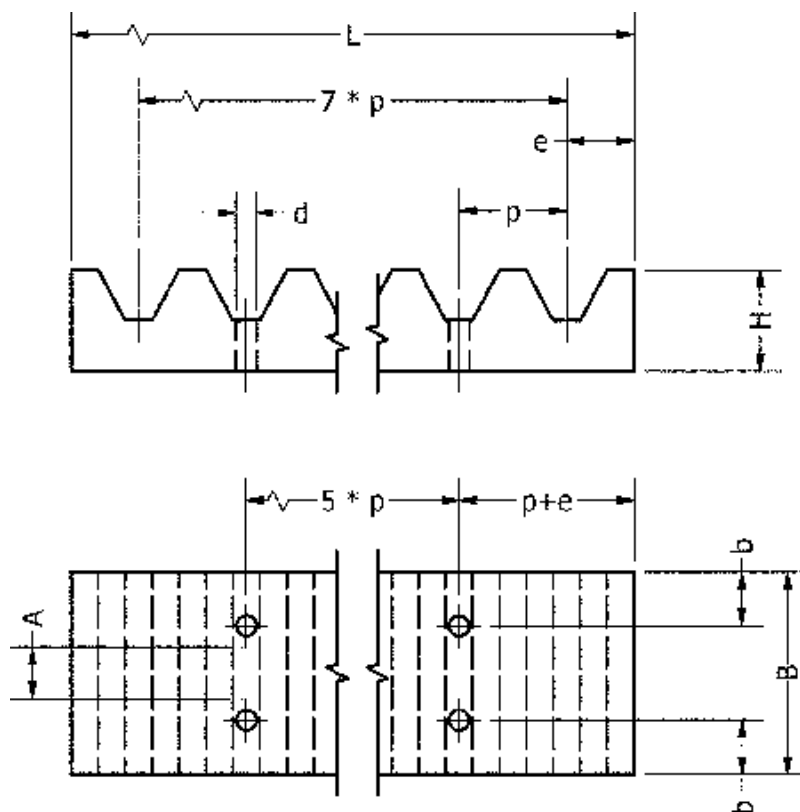

Article number: 6041651510010

Description: Clamping plate for belts T5 10

## Measures

A = 10  
B = 29  
b = 6  
d = 5.5  
e = 3.2  
H = 8  
L = 41.4